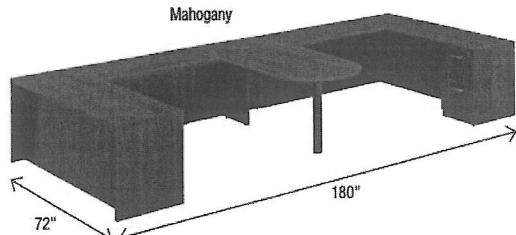

FURNITURE
Office Suites – Contemporary Laminate

Suggested Layout 7

72" Shared With 72" Peninsula
Contains: D (2), P, S (2), W (2)

$1,759