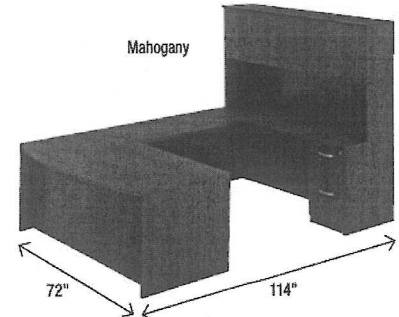

OPTIONAL TRADITIONAL BLACK

LORELL
Essentials Series

- 1" thick laminate top
- Desks feature two grommet holes for easy cord routing
- Full, 3/4 and mobile pedestals accommodate letter- and legal-size hanging files
- All drawers feature heavy-duty ball-bearing suspension
- Lateral file and pedestal **Ship Fully Assembled**
- Greenguard certified
- Covered by Lorell Limited 5-Year Warranty

MAHOGANY

CHERRY

WALNUT

42" Corner With 48" Returns
Contains: C, L, O (2), V, W
\$1,586

72" Executive
Contains: A, D, H, V (2), W (2)
\$2,129

72" Executive U With 48" Bridge
Contains: A, D, H, S, V, W
\$1,724

A. Bow-Front Desk Shells
72"W x 36"D x 29½"H, Shpg. Wt. 157 lbs.
LLR 69370‡ Mahogany
LLR 69406‡ Cherry
LLR 69952‡ Walnut

B. Rectangular Desk Shells
72"W x 36"D x 29½"H, Shpg. Wt. 148 lbs.
LLR 69371‡ Mahogany
LLR 69407‡ Cherry
LLR 69966‡ Walnut
72"W x 30"D x 29½"H, Shpg. Wt. 144 lbs.
LLR 69535‡ Mahogany
LLR 69534‡ Cherry
LLR 69536‡ Walnut
66"W x 30"D x 29½"H, Shpg. Wt. 124 lbs.
LLR 69372‡ Mahogany
LLR 69408‡ Cherry
LLR 69967‡ Walnut
60"W x 30"D x 29½"H, Shpg. Wt. 115 lbs.
LLR 69373‡ Mahogany
LLR 69409‡ Cherry
LLR 69968‡ Walnut
48"W x 30"D x 29½"H, Shpg. Wt. 101 lbs.
LLR 69902‡ Mahogany
LLR 69903‡ Cherry
LLR 34389‡ Walnut
48"W x 24"D x 29½"H, Shpg. Wt. 88 lbs.
LLR 69375 Mahogany
LLR 69411 Cherry
LLR 34390 Walnut