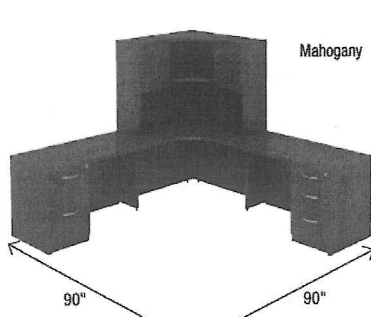

MAHOGANY

CHERRY

WALNUT

42" Corner With 48" Returns
Contains: C, L, O (2), V, W
\$1,586

72" Executive
Contains: A, D, H, V (2), W (2)
\$2,129

72" Executive U With 48" Bridge
Contains: A, D, H, S, V, W
\$1,724

A. Bow-Front Desk Shells
72"W x 36"D x 29½"H, Shpg. Wt. 157 lbs.
LLR 69370‡ Mahogany
LLR 69406‡ Cherry
LLR 69952‡ Walnut

B. Rectangular Desk Shells
72"W x 36"D x 29½"H, Shpg. Wt. 148 lbs.
LLR 69371‡ Mahogany
LLR 69407‡ Cherry
LLR 69966‡ Walnut
72"W x 30"D x 29½"H, Shpg. Wt. 144 lbs.
LLR 69535‡ Mahogany
LLR 69534‡ Cherry
LLR 69536‡ Walnut
66"W x 30"D x 29½"H, Shpg. Wt. 124 lbs.
LLR 69372‡ Mahogany
LLR 69408‡ Cherry
LLR 69967‡ Walnut
60"W x 30"D x 29½"H, Shpg. Wt. 115 lbs.
LLR 69373‡ Mahogany
LLR 69409‡ Cherry
LLR 69968‡ Walnut
48"W x 30"D x 29½"H, Shpg. Wt. 101 lbs.
LLR 69902‡ Mahogany
LLR 69903‡ Cherry
LLR 34389‡ Walnut
48"W x 24"D x 29½"H, Shpg. Wt. 88 lbs.
LLR 69375 Mahogany
LLR 69411 Cherry
LLR 34390 Walnut