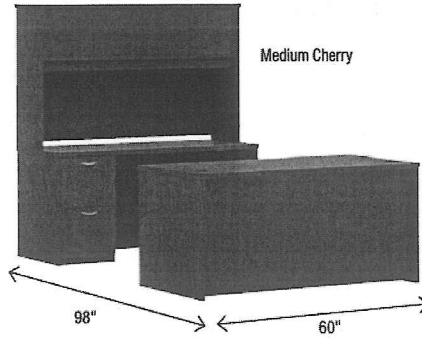

Suggested Layout 2
Contains: D, E, H, K, L
$1,655