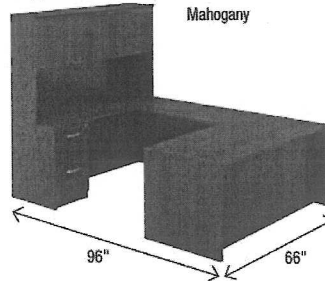

Suggested Layout 8

66" U-Shape With 42" Bridge
Contains: B, D, H, S, V, W

$1,581