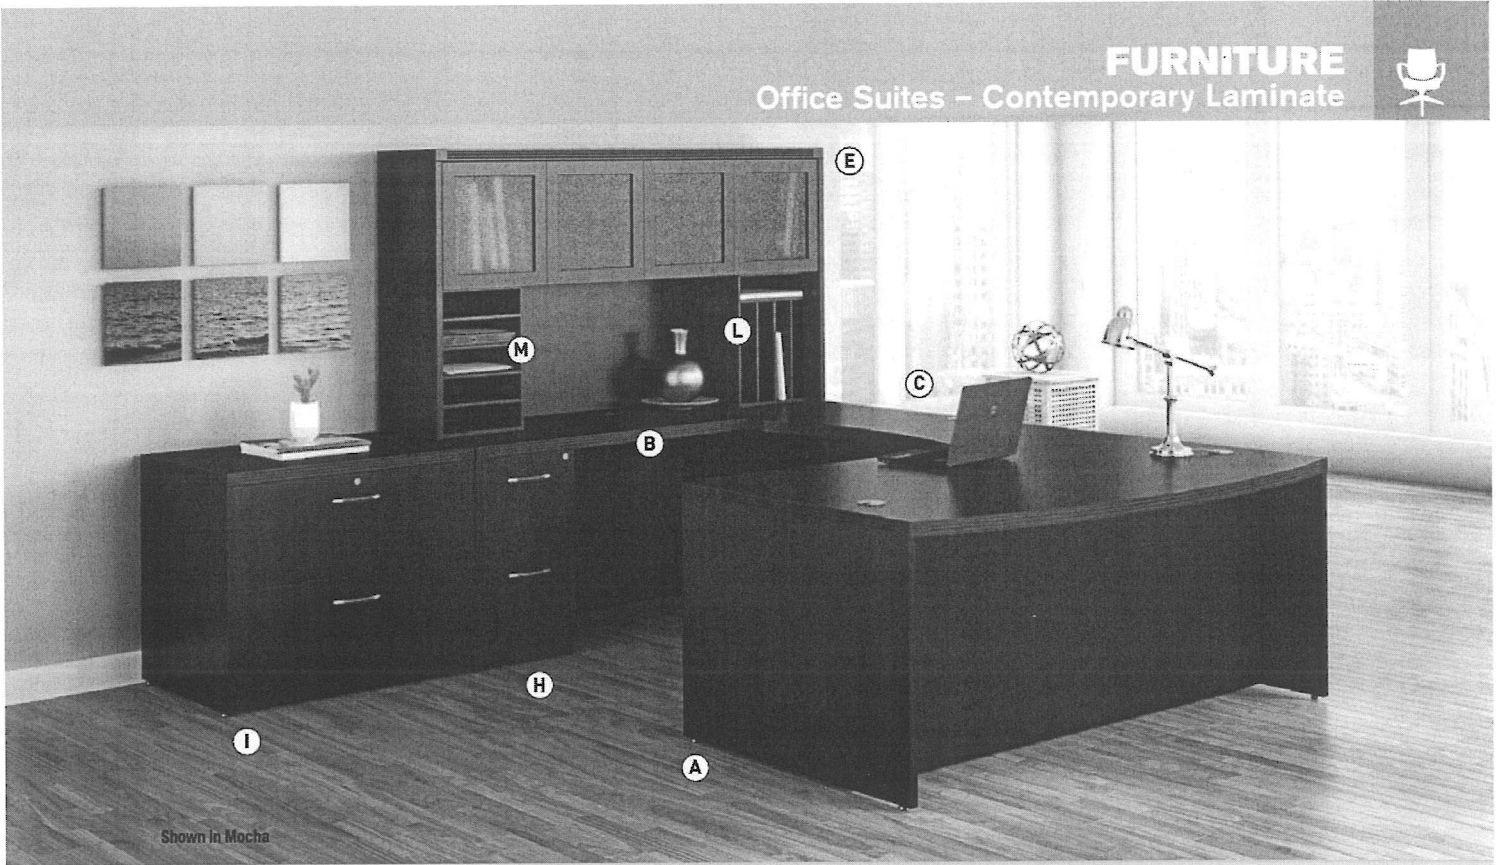

Shown in Mocha

MAYLINE

Aberdeen Wood Laminate Desking

- Extensive cable management
- Metal-to-metal connections
- All drawers have full extension, ball-bearing suspensions
- Heavy-duty 1 1/8" Fluted Edge Top
- Manufacturer's limited lifetime warranty

A. Bowfront Desk Shells
72"W x 42"D x 29 1/2"H, Shpg. Wt. 206 lbs.
MLN ABB7242LDC‡ Mocha

LIST PRICE
864.00-EA

B. Credenza Shells
72"W x 24"D x 29 1/2"H, Shpg. Wt. 149 lbs.
MLN ACD7224LDC‡ Mocha

604.00-EA

C. Contour Bridges
42"W x 24"D x 29 1/2"H, Shpg. Wt. 62 lbs.
MLN ACB4224LDC Mocha

344.00-EA

D. Wood Door Hutches
72"W x 15"D x 39 1/2"H, Shpg. Wt. 165 lbs.
MLN AHW72LDC‡ Mocha

720.00-EA

E. Glass Door Hutches
72"W x 15"D x 39 1/2"H, Shpg. Wt. 165 lbs.
MLN AHG72LDC‡ Mocha

1007.00-EA

F. Fabric Tack Panel
69 1/2"W x 1/2"D x 19 1/4"H, Shpg. Wt. 10 lbs.
MLN AFTP72BLK Black

204.00-EA

G. Pencil/Box/Box/File Pedestals For Desk
Convertible pencil drawer stores supplies or supports laptop.
15 1/2"W x 26 1/2"D x 27 1/2"H, Shpg. Wt. 99 lbs.
MLN APBBF26LDC‡ Mocha

LIST PRICE
647.00-EA

H. File/File Pedestals For Credenza
15 1/2"W x 20"D x 27 1/2"H, Shpg. Wt. 78 lbs.
MLN AFF20LDC Mocha

547.00-EA

I. Freestanding Lateral Files
36"W x 24"D x 29 1/2"H, Shpg. Wt. 187 lbs.
MLN AFLF36LDC‡ Mocha

1007.00-EA

J. 5-Shelf Bookcases
36"W x 15"D x 68 3/4"H, Shpg. Wt. 157 lbs.
MLN ABS536LDC‡ Mocha

676.00-EA

K. Center Drawer
25"W x 18"D x 2"H
MLN ACDBLK Black

172.00-EA

L. Vertical Paper Managers
15"W x 11 1/4"D x 20 3/4"H
MLN AVPMLDC Mocha

204.00-EA

M. Horizontal Paper Managers
15"W x 11 1/4"D x 20 3/4"H
MLN AHPMLDC Mocha

204.00-EA

Assembly needed. Please call for details.
‡Cannot be shipped UPS.
‡‡Cannot be shipped UPS Air. LA

FIND MORE ONLINE