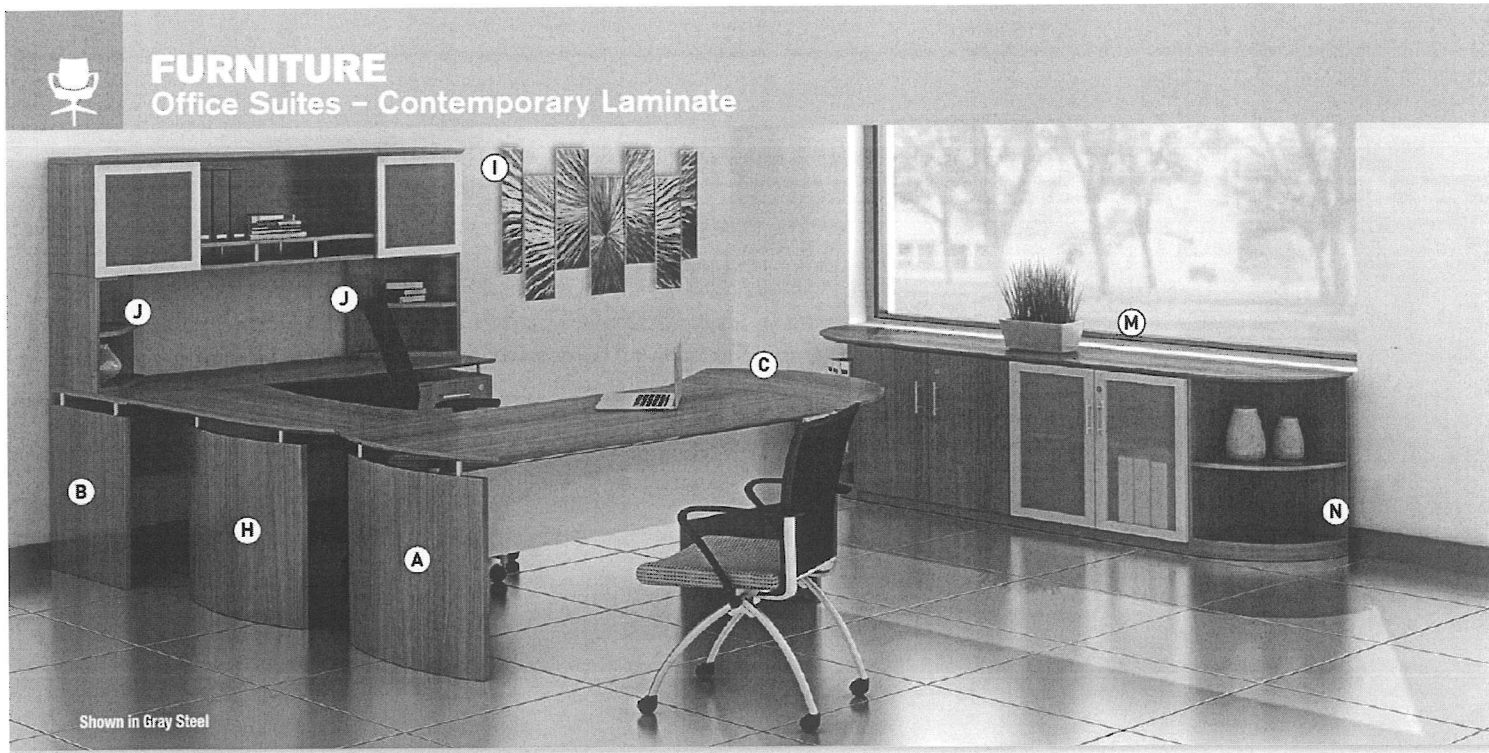

Shown in Gray Steel

MAYLINE

Medina Laminate Desking

- Laminate casegoods that combine Italian-influenced designs, style and durability
- Floating worksurface is 1" thick with beveled edge and silver detailing
- All drawers operate on full-extension, ball-bearing suspensions-
- Available in Gray Steel laminate
- Manufacturer's Limited Lifetime Warranty

A. Curved Desks
Top and Base ships separately – Order both.
72"W x 36"D x 29½"H, Shpg. Wt. 135 lbs.
MLN MNDT72LGS‡ Top, Gray Steel
MLN MNDBLGS‡ Base, Gray Steel
63"W x 36"D x 29½"H, Shpg. Wt. 130 lbs.
MLN MNDT63LGS‡ Top, Gray Steel
MLN MNDBLGS‡ Base, Gray Steel

LIST PRICE
395.00-EA
275.00-EA

B. Credenzas
72"W x 20"D x 29½"H, Shpg. Wt. 112 lbs.
MLN MNCNZ72LGS‡ Gray Steel
63"W x 20"D x 29½"H, Shpg. Wt. 90 lbs.
MLN MNCNZ63LGS‡ Gray Steel

435.00-EA
390.00-EA

C. Left Curved Desk Extension
Works only with Curved Desks.
47"W x 28"D x 29½"H, Shpg. Wt. 55 lbs.
MLN MNEXTLLGS‡ Gray Steel

405.00-EA

D. Right Curved Desk Extension
Works only with Curved Desks.
47"W x 28"D x 29½"H, Shpg. Wt. 55 lbs.
MLN MNEXTRLGS‡ Gray Steel

405.00-EA

E. Left Curved Desk Return With Pencil/Box/File Pedestal
Works only with Curved Desks.
63"W x 24"D x 29½"H, Shpg. Wt. 111 lbs.
MLN MNRTNLLGS‡ Return, Gray Steel
MLN MNBFFPLGS‡ Pedestal, Gray Steel

255.00-EA
480.00-EA

F. Right Curved Desk Return With Pencil/Box/File Pedestal
Works only with Curved Desks.
63"W x 24"D x 29½"H, Shpg. Wt. 111 lbs.
MLN MNRTNRLGS‡ Return, Gray Steel
MLN MNBFFPLGS‡ Pedestal, Gray Steel

LIST PRICE
255.00-EA
460.00-EA

G. Left Curved Bridge
Works only with Curved Desks.
48"W x 24"D x 29½"H, Shpg. Wt. 63 lbs.
MLN MNBDGLLGS Gray Steel

335.00-EA

H. Right Curved Bridge
Works only with Curved Desks.
48"W x 24"D x 29½"H, Shpg. Wt. 63 lbs.
MLN MNBDGRLGS Gray Steel

335.00-EA

I. Hutches Wall mount or sits on corner supports.
72"W x 15"D x 18¾"H, Shpg. Wt. 120 lbs.
MLN MNH72LGS‡ Gray Steel
63"W x 15"D x 18¾"H, Shpg. Wt. 100 lbs.
MLN MNH63LGS‡ Gray Steel

775.00-EA
665.00-EA

J. Corner Support For Hutches
Two supports needed for one hutch – Order two.
15"W x 15"D x 20"H, Shpg. Wt. 22 lbs.
MLN MNPOLGS Gray Steel

110.00-EA

K. Box/Box/File Mobile Pedestal
15½"W x 18"D x 26¾"H, Shpg. Wt. 67 lbs.
MLN MNBBFLGS Gray Steel

440.00-EA

L. File/File Mobile Pedestal
15½"W x 18"D x 26¾"H, Shpg. Wt. 72 lbs.
MLN MNFFLGS Gray Steel

405.00-EA

M. Low Wall Cabinet
Cabinet and Doors sold separately – Order both.
Doors are 34¾"W x 1½"D x 26¾"H, Shpg. Wt. 40 lbs.
Cabinet is 72"W x 20"D x 29½"H, Shpg. Wt. 141 lbs.
MLN MVLGCLGS‡ Cabinet, Gray Steel
MLN MVLCDLGS‡ Doors, Gray Steel/Frosted

695.00-EA
286.00-EA

N. Quarter Round Bookcase
20"W x 20"D x 29½"H, Shpg. Wt. 37 lbs.
MLN MVBQ2LGS Gray Steel

215.00-EA