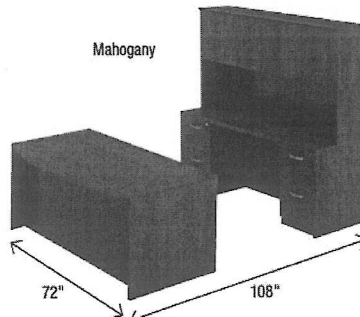

OPTIONAL TRADITIONAL BLACK

LORELL
Essentials Series

- 1" thick laminate top
- Desks feature two grommet holes for easy cord routing
- Full, 3/4 and mobile pedestals accommodate letter- and legal-size hanging files
- All drawers feature heavy-duty ball-bearing suspension
- Lateral file and pedestal **Ship Fully Assembled**
- Greenguard certified
- Covered by Lorell Limited 5-Year Warranty

MAHOGANY

CHERRY

WALNUT

42" Corner With 48" Returns
Contains: C, L, O (2), V, W
\$1,586

72" Executive
Contains: A, D, H, V (2), W (2)
\$2,129

72" Executive U With 48" Bridge
Contains: A, D, H, S, V, W
\$1,724

A. Bow-Front Desk Shells
72"W x 36"D x 29½"H, Shpg. Wt. 157 lbs.
LLR 69370‡ Mahogany
LLR 69406‡ Cherry
LLR 69952‡ Walnut

B. Rectangular Desk Shells
72"W x 36"D x 29½"H, Shpg. Wt. 148 lbs.
LLR 69371‡ Mahogany
LLR 69407‡ Cherry
LLR 69966‡ Walnut
72"W x 30"D x 29½"H, Shpg. Wt. 144 lbs.
LLR 69535‡ Mahogany
LLR 69534‡ Cherry
LLR 69536‡ Walnut
66"W x 30"D x 29½"H, Shpg. Wt. 124 lbs.
LLR 69372‡ Mahogany
LLR 69408‡ Cherry
LLR 69967‡ Walnut
60"W x 30"D x 29½"H, Shpg. Wt. 115 lbs.
LLR 69373‡ Mahogany
LLR 69409‡ Cherry
LLR 69968‡ Walnut
48"W x 30"D x 29½"H, Shpg. Wt. 101 lbs.
LLR 69902‡ Mahogany
LLR 69903‡ Cherry
LLR 34389‡ Walnut
48"W x 24"D x 29½"H, Shpg. Wt. 88 lbs.
LLR 69375 Mahogany
LLR 69411 Cherry
LLR 34390 Walnut