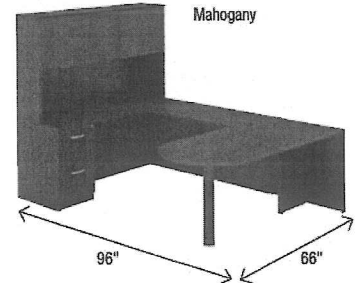

W. File/File Fixed Pedestals
 16"W x 22"D x 28 1/2"H, Shpg. Wt. 71 lbs.
 LLR 69605 Mahogany ~~279.00-**EA**~~
 LLR 69606 Cherry ~~279.00-**EA**~~
 LLR 69986 Walnut ~~279.00-**EA**~~

FURNITURE
Office Suites – Contemporary Laminate

Suggested Layout 7

72" Shared With 72" Peninsula
Contains: D (2), P, S (2), W (2)

\$1,759

Suggested Layout 8

66" U-Shape With 42" Bridge
Contains: B, D, H, S, V, W

\$1,581

Suggested Layout 9

66" U-Peninsula With 42" Bridge
Contains: D, H, S, P, W

\$1,314

- X. Box/File Hanging Pedestals**
16"W x 22"D x 21"H, Shpg. Wt. 60 lbs.
LLR 69398 Mahogany
LLR 69432 Cherry
LLR 69987 Walnut
- Y. Lateral Files** Features central locking system and anti-tip so only one drawer can be opened at a time. Removable finished top.
36"W x 22"D x 29½"H, Shpg. Wt. 150 lbs.
LLR 69399‡ Mahogany
LLR 69433‡ Cherry
LLR 69972‡ Walnut
- Z. Four-Drawer Lateral Files**
35½"W x 22"D x 54¾"H
LLR 34386‡ Mahogany
LLR 34387‡ Cherry
LLR 34388‡ Walnut
- AA. Box/Box/File Lateral Files**
35½"W x 22"D x 29½"H
LLR 69541 Mahogany
LLR 69540 Cherry
LLR 69542 Walnut
- AB. Tall Storage Cabinets**
23¾"W x 23¾"D x 65¾"H
LLR 69897‡ Mahogany
LLR 69898‡ Cherry
LLR 69899‡ Walnut
- AC. 6-Shelf Bookcases**
36"W x 12"D x 72"H, Shpg. Wt. 84 lbs.
LLR 99790‡ Mahogany
LLR 99791‡ Cherry
LLR 99792‡ Walnut
- AD. 4-Shelf Bookcases**
36"W x 12"D x 48"H, Shpg. Wt. 60 lbs.
LLR 99784 Mahogany
LLR 99785 Cherry
LLR 99786 Walnut
- AE. Computer Workstations**
41¾"W x 23¾"D x 29"H, Shpg. Wt. 45 lbs.
LLR 48085 Mahogany
- AF. Oval Conference Tables**
72"W x 36"D x 29½"H, Shpg. Wt. 110 lbs.
LLR 87272‡ Mahogany
LLR 87373‡ Cherry
LLR 89888‡ Walnut
- AG. Round Tabletops**
48" Diameter, Shpg. Wt. 55 lbs.
LLR 87240‡ Mahogany
LLR 87321‡ Cherry
LLR 69989‡ Walnut
42" Diameter, Shpg. Wt. 49 lbs.
LLR 87239‡ Mahogany
LLR 87322‡ Cherry
LLR 69990‡ Walnut
- AH. Laminate Bases For 42" & 48" Tops**
24"W x 24"D x 29"H, Shpg. Wt. 55 lbs.
LLR 69401 Mahogany
LLR 69436 Cherry
LLR 69991 Walnut