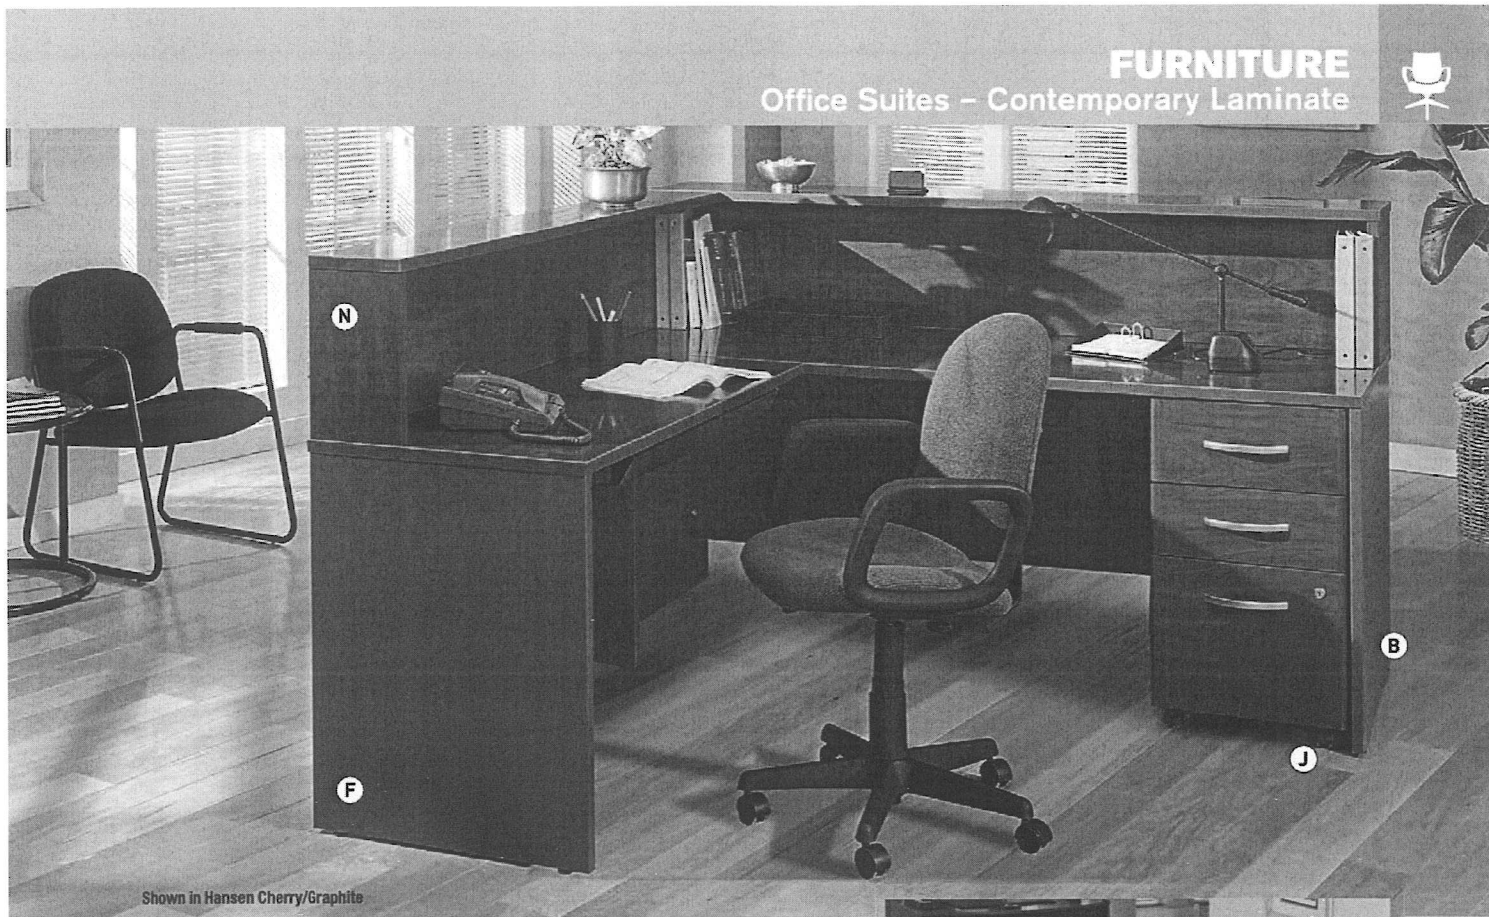

546.00-EA

E. Credenza Shells
71½"W x 23¾"D x 29¾"H, Shpg. Wt. 115 lbs.
BSH WC24426‡ Hansen Cherry/Graphite

461.00-EA

FURNITURE

Office Suites – Contemporary Laminate

Shown in Hansen Cherry/Graphite

F. Return Bridges 
 47 3/4"W x 23 3/4"D x 29 3/4"H, Shpg. Wt. 79 lbs.
 BSH WC24424 Hansen Cherry/Graphite