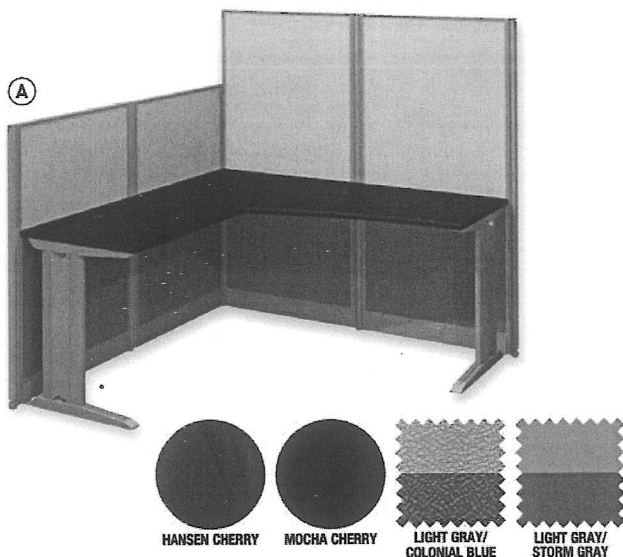

A. L-Workstation

Must order both box 1 and 2 for complete unit.

88 1/2" W x 64 1/2" D x 63" H		
BSH WC36494C103‡	Hansen Cherry 1/2	882.50 EA
BSH WC36494C203‡	Hansen Cherry 2/2	882.50 EA
BSH WC36894A103‡	Mocha Cherry 1/2	882.50 EA
BSH WC36894A203‡	Mocha Cherry 2/2	882.50 EA

B. Straight Workstation

Must order both box 1 and 2 for complete unit.

64 1/2" W x 32 1/2" D x 63" H		
BSH WC36492A103‡	Hansen Cherry 1/2	630.50 EA
BSH WC36492A203‡	Hansen Cherry 2/2	630.50 EA
BSH WC36892A103‡	Mocha Cherry 1/2	630.50 EA
BSH WC36892A203‡	Mocha Cherry 2/2	630.50 EA

C. U-Workstation

Must order all three boxes for complete unit.

88 1/2" W x 64 1/2" D x 63" H		
BSH WC36494C103‡	Hansen Cherry 1/2	882.50 EA
BSH WC36494C203‡	Hansen Cherry 2/2	882.50 EA
BSH WC3649603‡	Hansen Cherry 3/3	889.00 EA
BSH WC36894A103‡	Mocha Cherry 1/2	882.50 EA
BSH WC36894A203‡	Mocha Cherry 2/2	882.50 EA
BSH WC3689603‡	Mocha Cherry 3/3	889.00 EA

D. Storage/Accessory Kit

Includes: Hutch, File & Paper/Pencil Storage.

Hutch: 32" W x 13 1/4" D x 13 1/2" H		
BSH WC3649003		757.00 EA
BSH WC3689003		757.00 EA

E. Reception Shelf (not shown)

Convenient guest sign-in area, can be added on to either the "L" or "U" configuration.

11 1/2" W x 63 3/4" D		
BSH WC3649103	Hansen Cherry	230.00 EA
BSH WC3689103	Mocha Cherry	230.00 EA