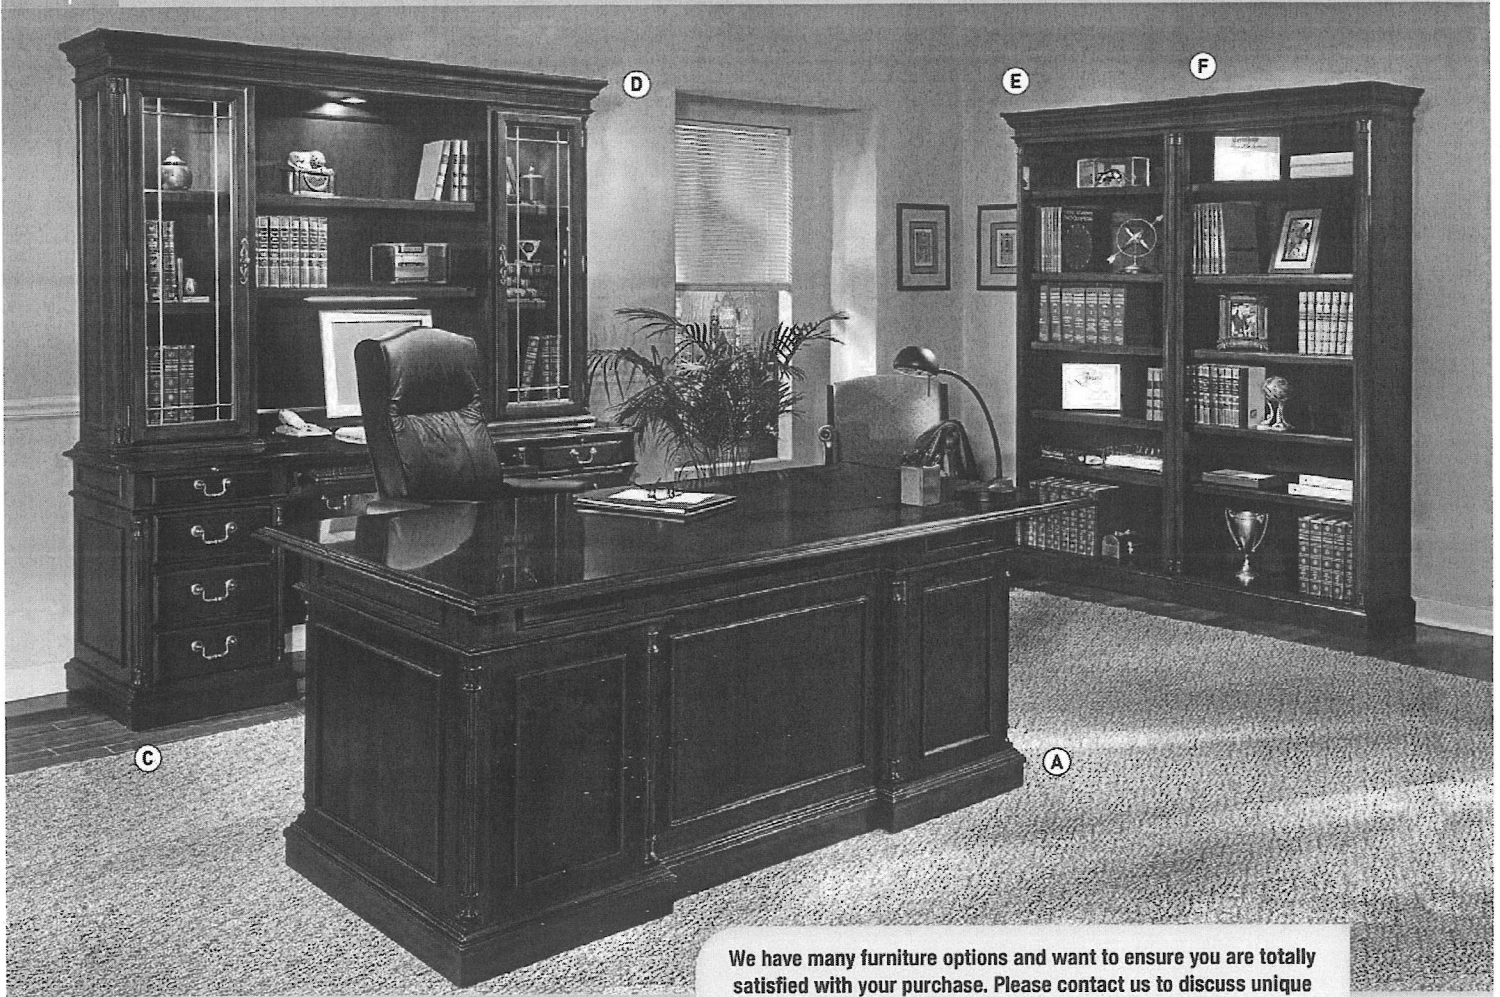

FURNITURE
Office Suites – Traditional Veneer

We have many furniture options and want to ensure you are totally satisfied with your purchase. Please contact us to discuss unique style preferences, budget and space requirements.

Keswick Series ☉

- Solid wood bases, shaped moldings and pilasters
- Tops, ends and drawer fronts are constructed of wood and veneer on wood products
- Tops are detailed with decorative Cherry inlay veneer and Walnut banding and feature a durable UV finish
- Pull-out writing boards featured on desks, credenzas and returns
- All drawers operate on high-quality metal, ball-bearing, full-extension slides
- Locking file drawers
- English Cherry finish
- Contains 30% recycled content, 10% post-consumer materials
- Limited lifetime warranty

LIST PRICE
3171.00-EA

3992.00-EA

LIST PRICE
2992.00-EA

2642.00-EA

1679.00-EA

1679.00-EA

40

Visit our website for the most current pricing.

Prices subject to change without notice. LA