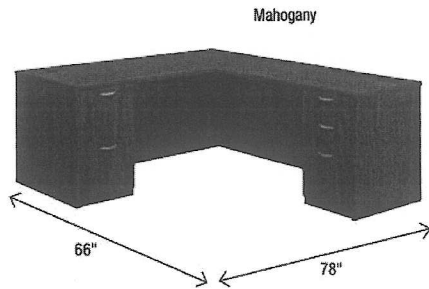

FURNITURE
Office Suites – Contemporary Laminate

BL Series Suggested Layouts

Suggested Layout 1
Contains: D, F, K, L
$1,223