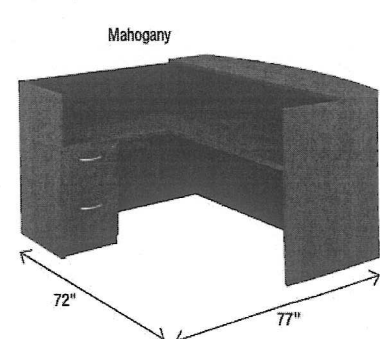

Office Suites - Contemporary Laminate

Suggested Layout 4

66" L-Peninsula With 42" Return
 Contains: P, Q, W
\$797

Suggested Layout 5

66" L-Shape With 42" Return
 Contains: B, H, O, V, W
\$1,387

Suggested Layout 6

72" L-Shape Reception With 42" Return
 Contains: AL, AM, W
\$1,017

K. Stack On Bookcases
 36"W x 15"D x 36"H, Shpg. Wt. 90 lbs.
 LLR 69614 Mahogany
 LLR 69613 Cherry
 LLR 69975 Walnut

LIST PRICE
~~269.00-**EA**~~
~~269.00-**EA**~~
~~269.00-**EA**~~