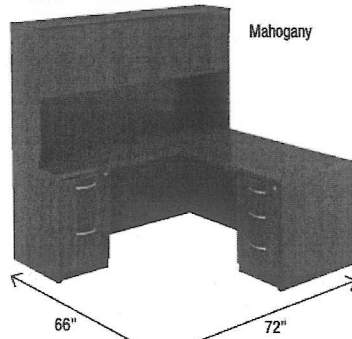

I. Wall Mount Hutches
36"W x 15"D x 17"H
LLR 59506 Mahogany
LLR 59507 Cherry
LLR 69954 Walnut
30"W x 15"D x 17"H
LLR 59508 Mahogany
LLR 59509 Cherry
LLR 69955 Walnut

185.00-
EA
185.00-
EA
185.00-
EA

J. Doors For Wall Mount Hutch
For Use With 36" Hutch
LLR 59574 Mahogany
LLR 59575 Cherry
LLR 59577 Frosted Glass
LLR 69956 Walnut
For Use With 30" Hutch
LLR 59572 Mahogany
LLR 59573 Cherry
LLR 59576 Frosted Glass
LLR 69957 Walnut

72.00-
EA
72.00-
EA
86.00-
EA
72.00-
EA

59.00-
EA
59.00-
EA
72.00-
EA
59.00-
EA

Assembly needed. Please call for details.
‡Cannot be shipped UPS.
‡‡Cannot be shipped UPS Air. LA

FIND MORE ONLINE

FURNITURE

Office Suites - Contemporary Laminate

Suggested Layout 4

66" L-Peninsula With 42" Return
 Contains: P, Q, W
\$797

Suggested Layout 5

66" L-Shape With 42" Return
 Contains: B, H, O, V, W
\$1,387

Suggested Layout 6